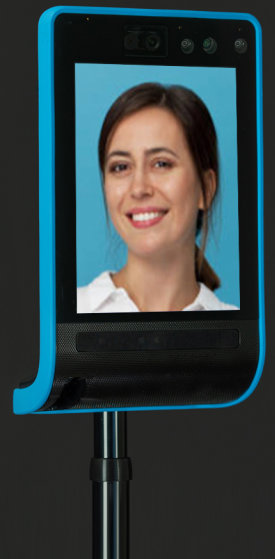

Double® 3

Work **even better** from anywhere.

Double 3 is a self-driving, two-wheeled videoconferencing robot that revolutionizes the way you work or learn remotely.

We help telecommuters, remote workers, and students feel more connected to their colleagues by giving them a physical presence where they can't be in person. Driving your own Double means you are free to roam around the office, attend meetings, visit work sites, or go to class from anywhere in the world.

Where previous generations of Double relied on an iPad for video, Double 3 replaces that with our own fully-integrated hardware. By combining cutting-edge GPU technology, high-definition cameras, and 3D sensors, Double 3 can provide a remote worker or student with an experience that rivals being there in person.

Contact us today for a free remote test drive.

TRUSTED BY